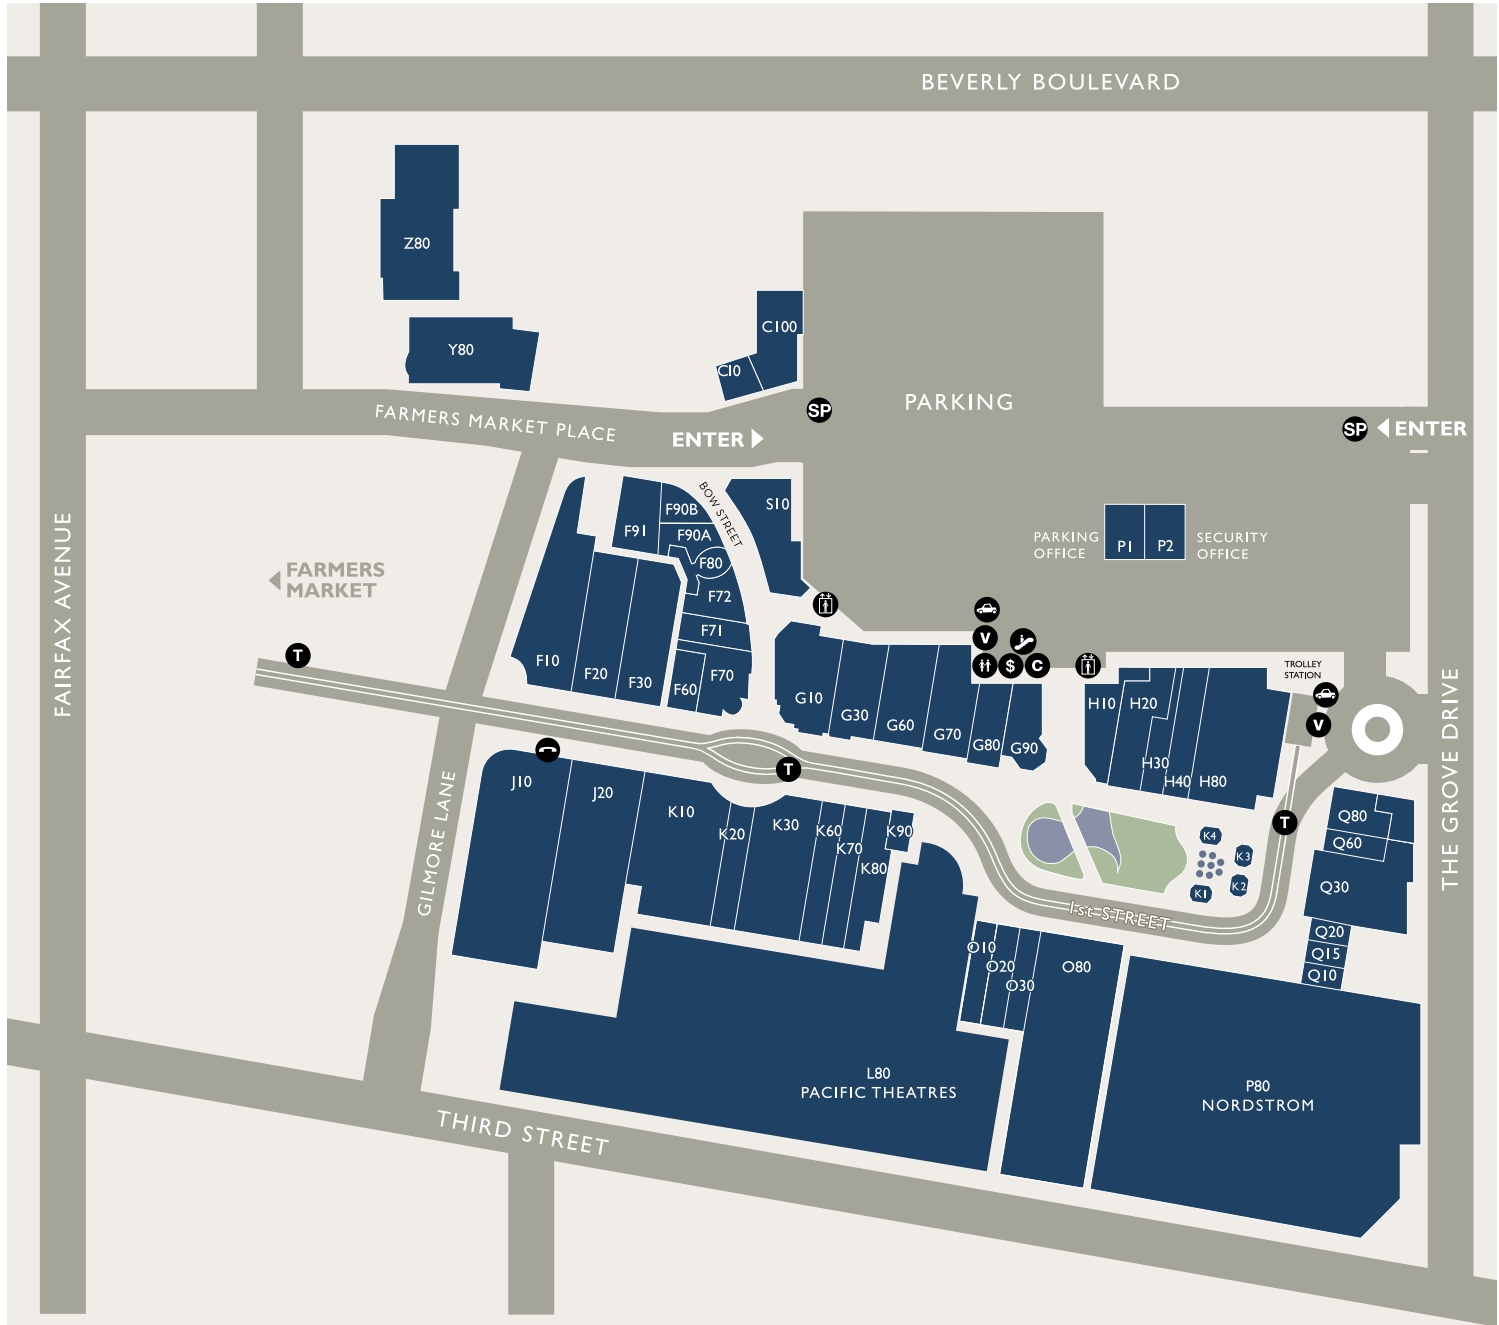

- Elevators
- Escalator
- Restrooms

- Concierge
- Wells Fargo ATM
- Trolley Stop

- Auto Spa
- Phone

- Valet Parking
  Enter The Grove Drive or Farmers Market Place
- Self Parking
  Enter The Grove Drive or Farmers Market Place